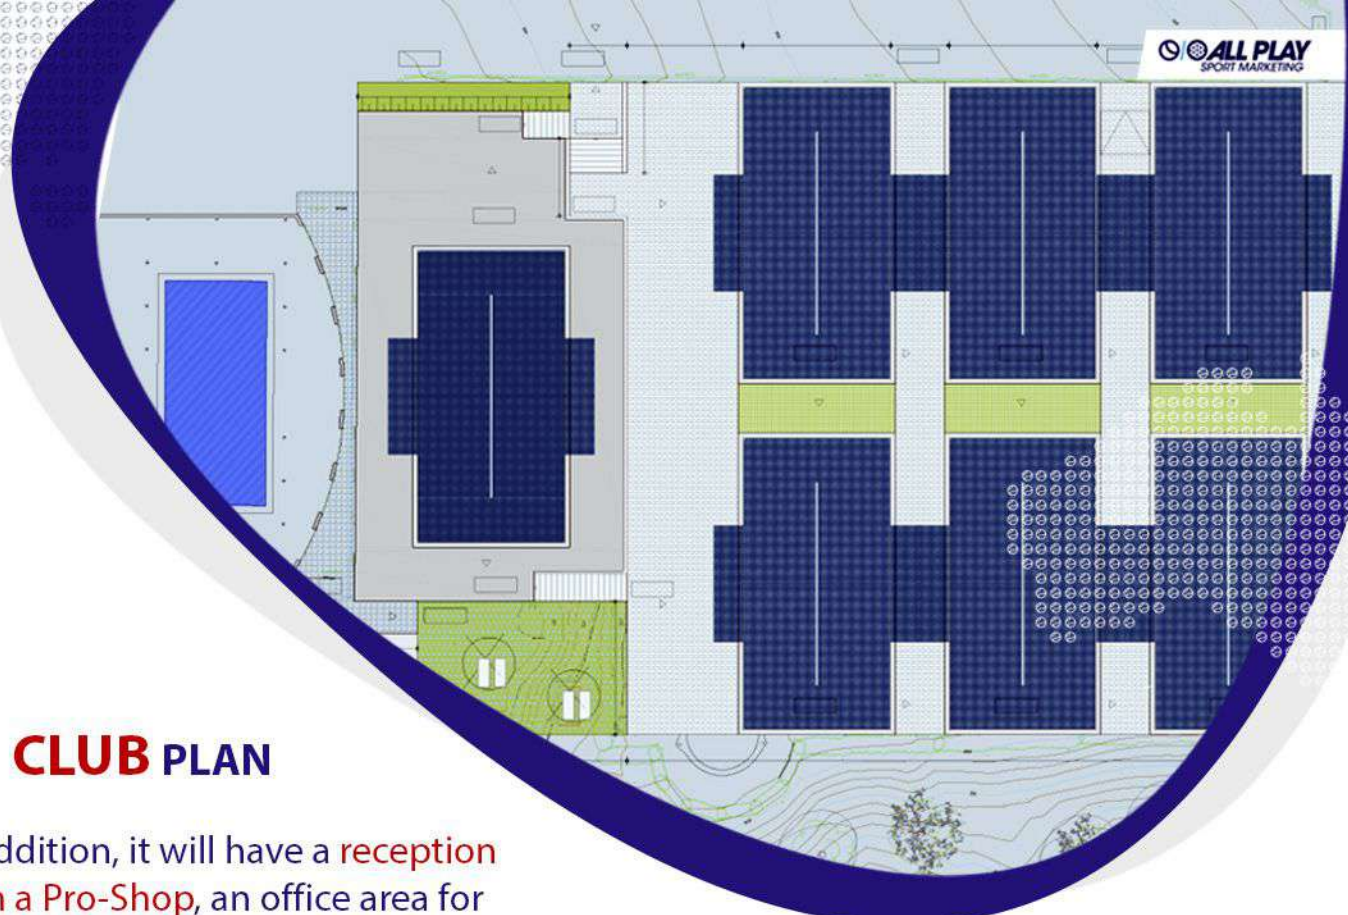

4 meter outdoor play space, ideal for exhibition match

Blue Mondo Synthetic pitch

Blue Mondo Synthetic pitch

Mountain View to Montserrat

www.padelinone.com

info@padelinone.com

NEW PADEL CLUBE

The club will open with 6 new courts for a total of 7 outdoor courts. All of them with outdoor game, panoramic and led lights.

CLUB PLAN

In addition, it will have a reception with a Pro-Shop, an office area for coaches and a warehouse.

 www.padelinone.com

 info@padelinone.com

PADEL PROJECT

The new padel club Will be located between Golf club house and golf holes 17 and 18.